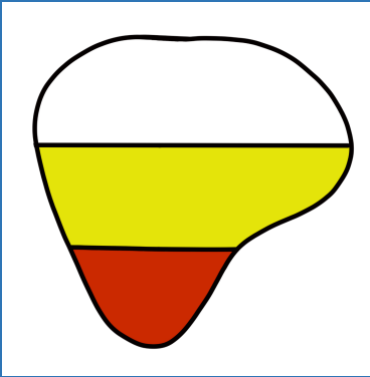

Alresford Golf Club

Pin Position Guide

# 1

Depth of green - 25 yards.